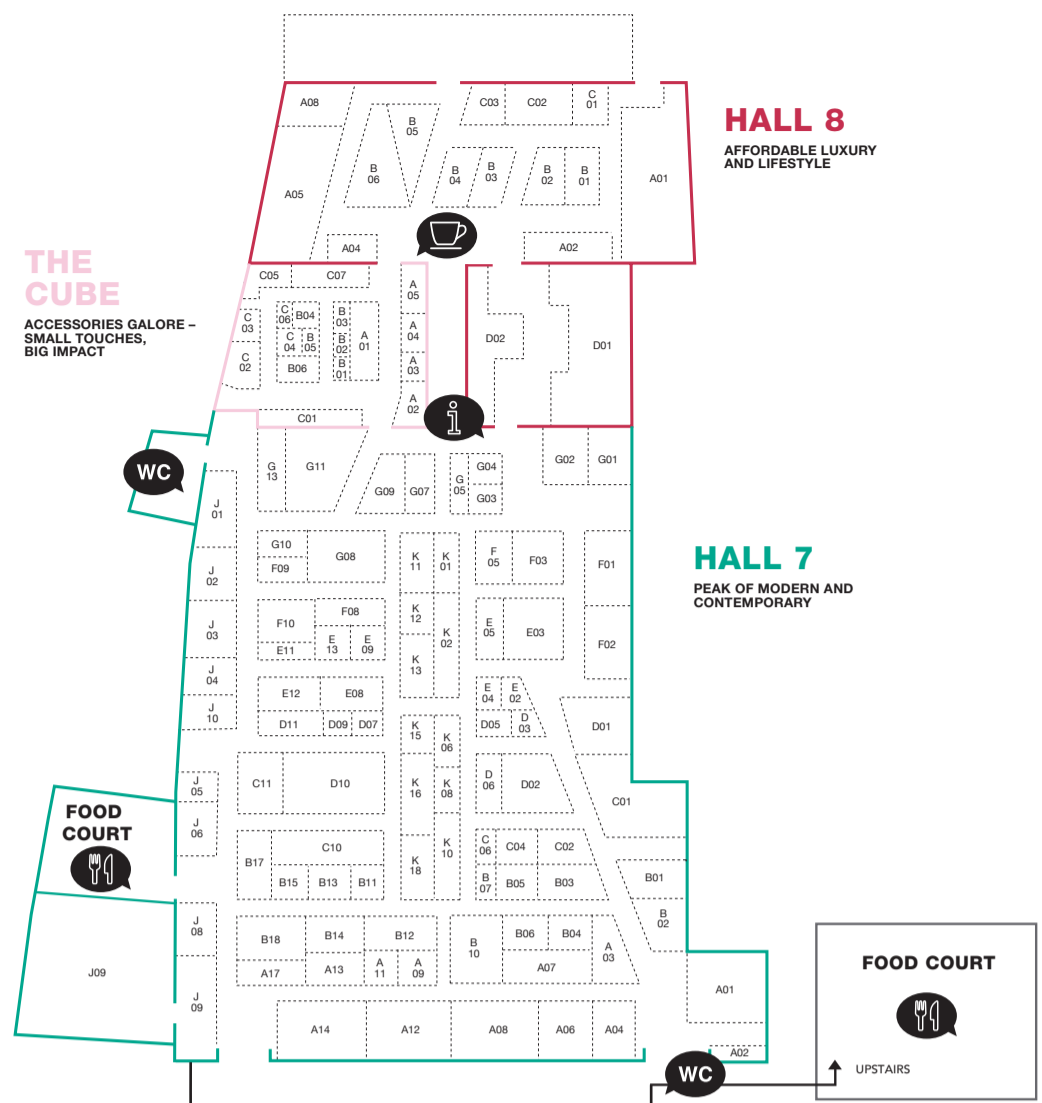

-  WARDROBE
-  RESTROOMS
-  INFO COUNTER
-  CONCIERGE
-  LIFT
-  FOOD
-  COFFEE
-  Drinks
-  Lounge
-  Shuttle
-  Taxi

5TH FLOOR

4TH FLOOR

3RD FLOOR

2ND FLOOR

1ST FLOOR

GROUND FLOOR

HALL 8
AFFORDABLE LUXURY
AND LIFESTYLE

THE CUBE
ACCESSORIES GALORE -
SMALL TOUCHES,
BIG IMPACT

HALL 7
PEAK OF MODERN AND
CONTEMPORARY

HALL 5
COMMERCIALY
SUCCESSFUL -
CLEAN AND CLASSY

HALL 4
SMART CASUAL AND
SMART SPORTSWEAR

HALL 2
ICONIC STATEMENT

HALL 1
CASUAL STYLES AND
URBAN DESIGN

HALL 3
A SOPHISTICATED
ASSORTMENT OF STYLE

OUTSIDE AREA
A UNIQUE PLACE FOR
OUTSTANDING BRAND PROJECTS

1ST FLOOR
BLACK LANE
LOUNGE

SHOWROOMS
A UNIQUE PLACE FOR OUTSTANDING
BRAND PROJECTS

FREE SHUTTLE TO SEEK & FASHION TECH STUDIO

LUCKENWALDER STRASSE

ENTRANCE WITH TICKET