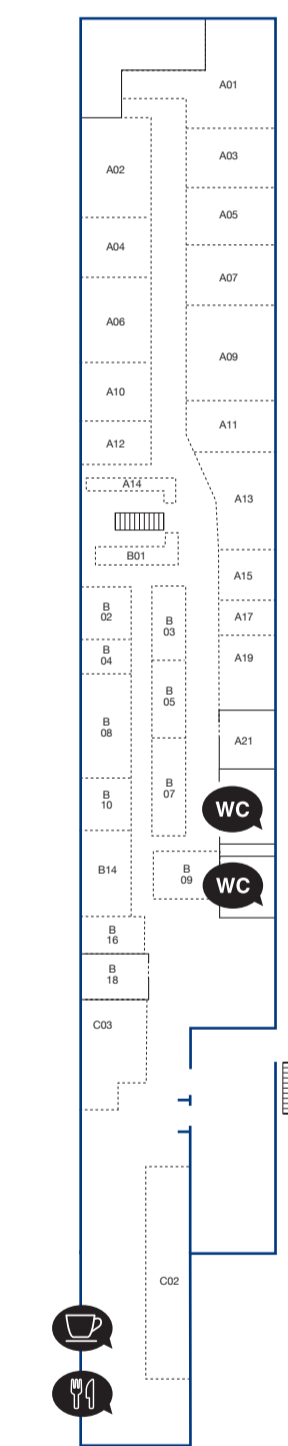

-  WARDROBE
-  RESTROOMS
-  INFO COUNTER
-  CONCIERGE
-  LIFT
-  FOOD
-  COFFEE
-  Drinks
-  Lounge
-  Shuttle
-  Taxi

5TH FLOOR

4TH FLOOR

3RD FLOOR

2ND FLOOR

1ST FLOOR

GROUND FLOOR

HALL 8
AFFORDABLE LUXURY
AND LIFESTYLE

THE CUBE
ACCESSORIES GALORE -
SMALL TOUCHES,
BIG IMPACT

HALL 7
PEAK OF MODERN AND
CONTEMPORARY

HALL 5
COMMERCIALY
SUCCESSFUL -
CLEAN AND CLASSY

HALL 4
SMART CASUAL AND
SMART SPORTSWEAR

HALL 2
ICONIC STATEMENT

HALL 1
CASUAL STYLES AND
URBAN DESIGN

HALL 3
A SOPHISTICATED
ASSORTMENT OF STYLE

OUTSIDE AREA
A UNIQUE PLACE FOR
OUTSTANDING BRAND PROJECTS

1ST FLOOR
BLACK LANE
LOUNGE

SHOWROOMS
A UNIQUE PLACE FOR OUTSTANDING
BRAND PROJECTS

FREE SHUTTLE TO SEEK & FASHION TECH STUDIO

LUCKENWALDER STRASSE

ENTRANCE WITH TICKET