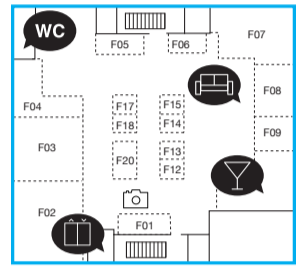

-  WARDROBE
-  RESTROOMS
-  INFO COUNTER
-  CONCIERGE
-  LIFT
-  FOOD
-  COFFEE
-  Drinks
-  Lounge
-  Shuttle
-  Taxi

5TH FLOOR

4TH FLOOR

3RD FLOOR

2ND FLOOR

1ST FLOOR

GROUND FLOOR

HALL 8
AFFORDABLE LUXURY
AND LIFESTYLE

HALL 1
CASUAL STYLES AND
URBAN DESIGN

HALL 3
A SOPHISTICATED
ASSORTMENT OF STYLE

OUTSIDE AREA
A UNIQUE PLACE FOR
OUTSTANDING BRAND PROJECTS

1ST FLOOR
BLACK LANE
LOUNGE

SHOWROOMS
A UNIQUE PLACE FOR OUTSTANDING
BRAND PROJECTS

FREE SHUTTLE TO SEEK & FASHION TECH STUDIO

LUCKENWALDER STRASSE

ENTRANCE WITH TICKET