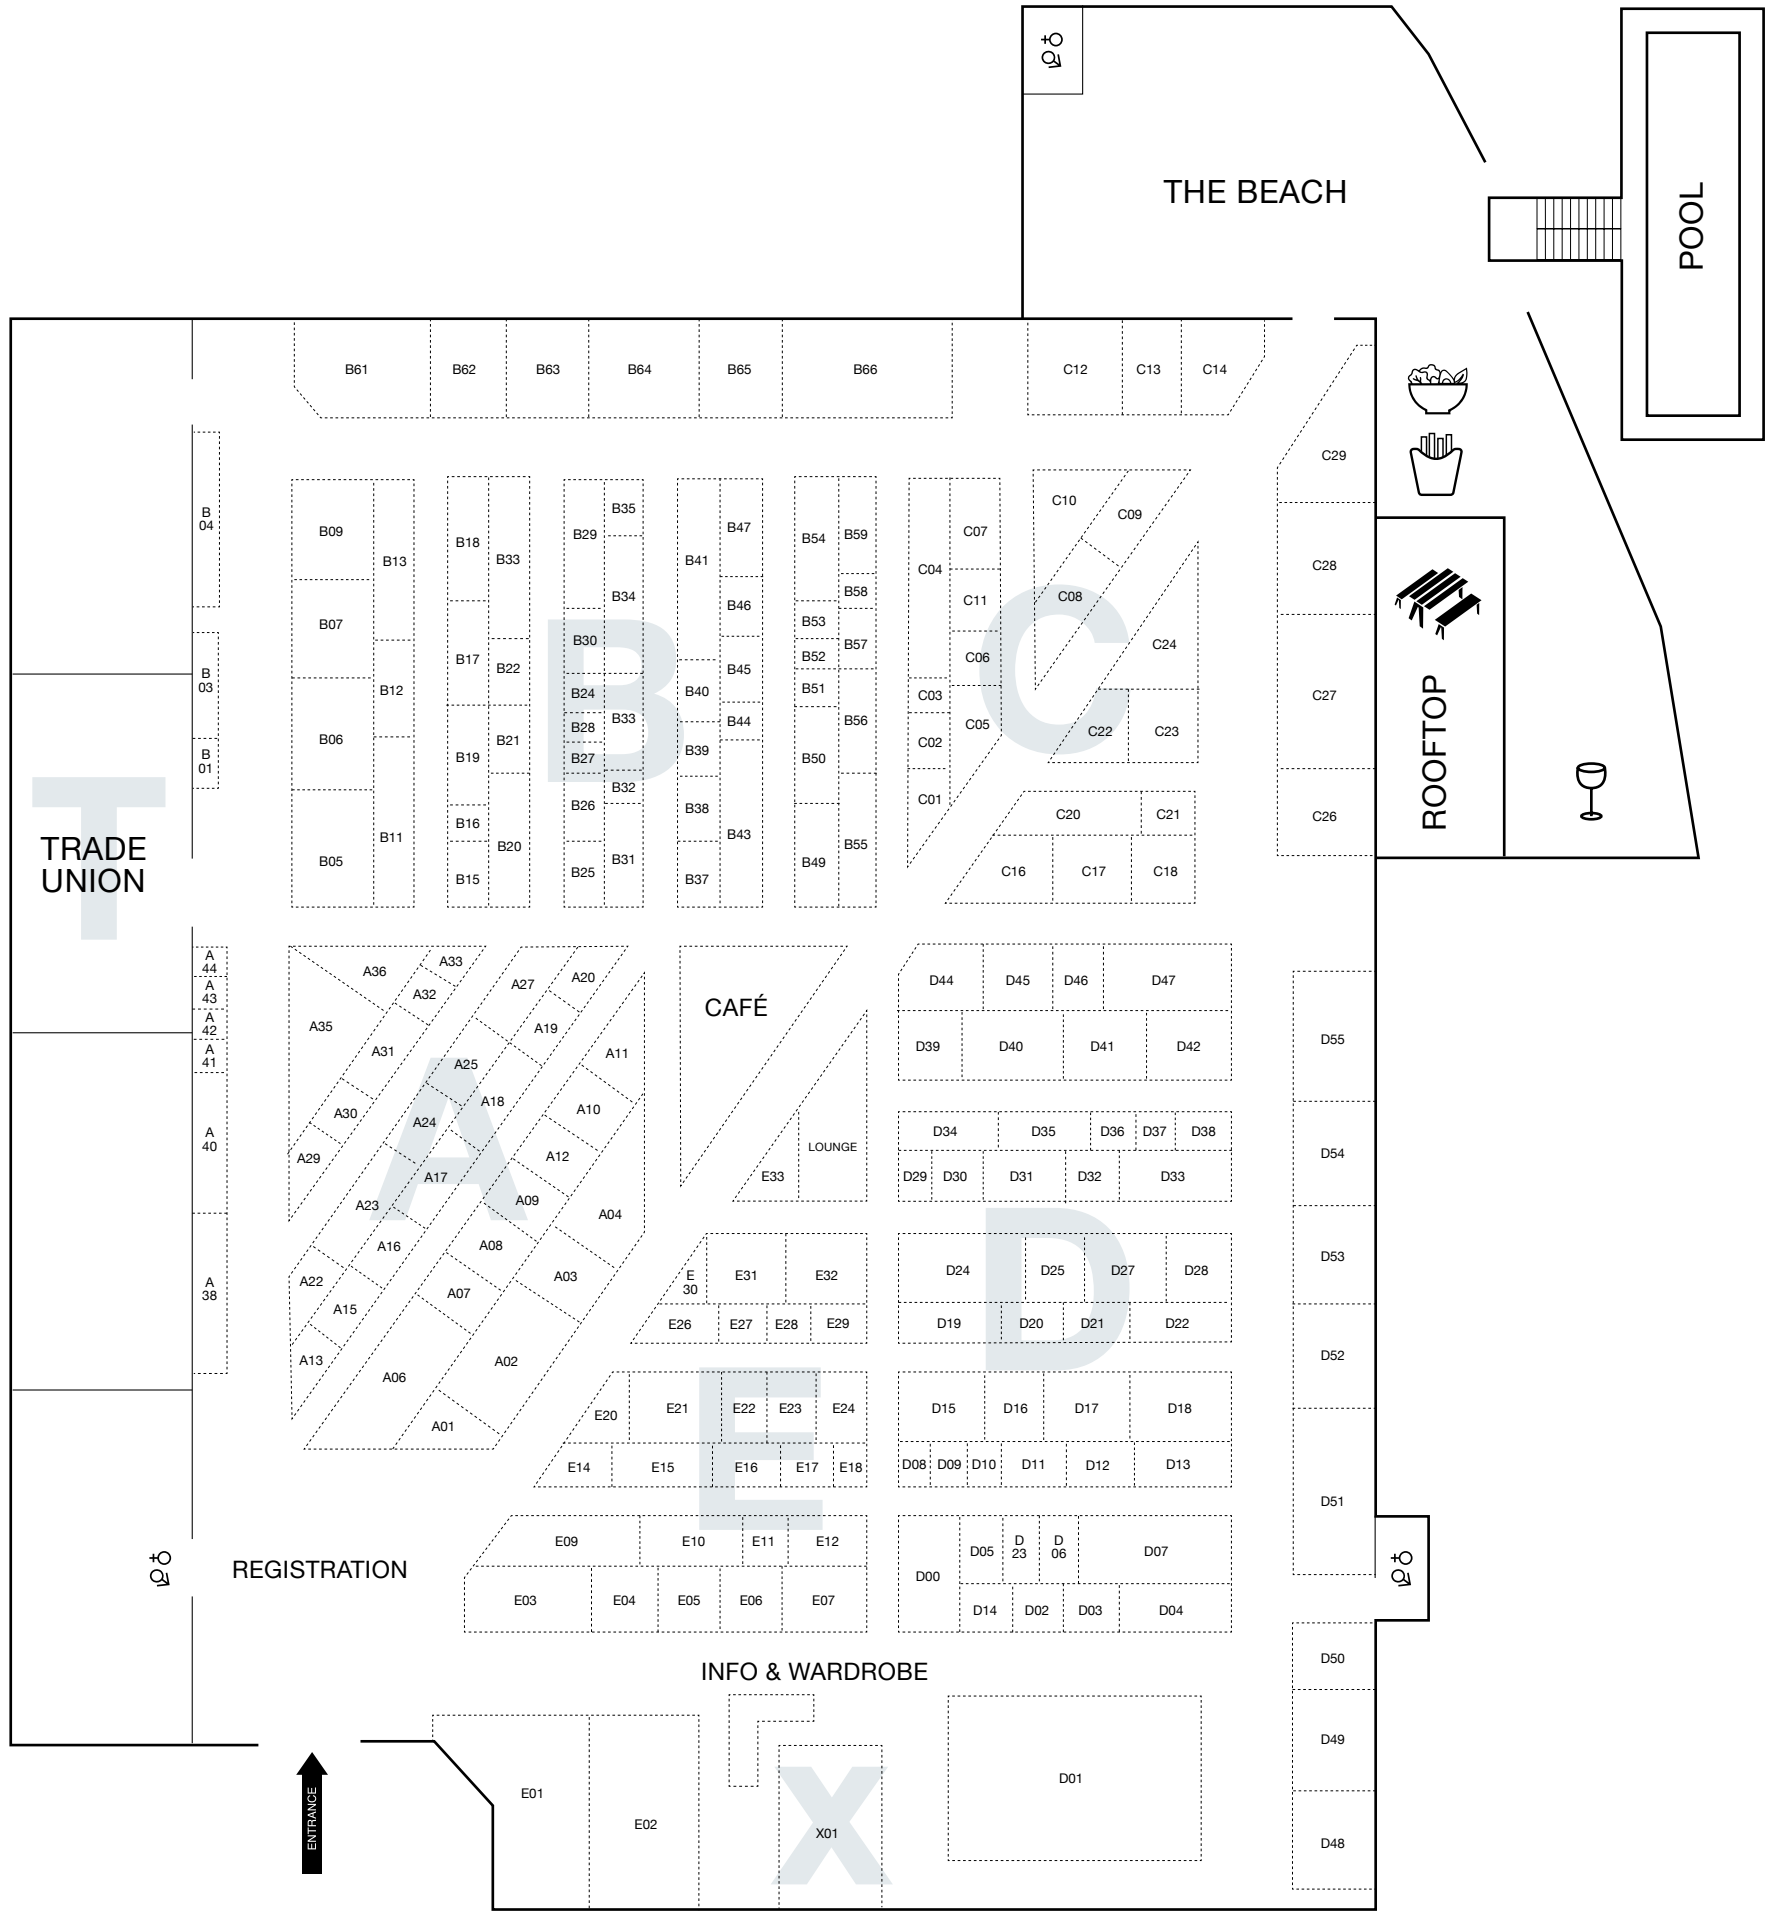

SEEK SEEK SEEK SEEK SEEK SEEK

#FASHIONTECHBERLIN

AM FLUTGRABEN

EICHENSTRASSE

(ki-ts)	D26	BRAVE SOUL LDN	B59	Dedicated	D24	Frisur	A40	Indosole	D53	LDN.ISTAN	B15	Original Madras	A09	Sheriff & Cherry	B46	Unridden	C21
#snaenkl	B28	Bricktownworld	B39	Deep Naked Denim	B51	G.R.P.	A07	Invicta	E01	Lee101	T09	Trading Company	A09	Short Series	D02	US Rubber Company	T08
3sixteen	A15	Brooks England	A20	Democratic Socks	A02	Garment Project	B37	ISNURH	B16	Leuchtturm1917	C01	Original Penguin	C13	SHU	C20	Veja	E31
877 Workshop	T05	Bum Bum Bag	B03	Deus Ex Machina	D04	Garrett	A35	Japan Blue	A38	Livolt	D10	Outland	A43	Sixth June	B04	Wemoto	D33
A.B.C.L.	A16	Burton	D42	Diarte	E27	Garzini	D13	Johnnylove	E10	Lyle and Scott	A02	Palladium	C24	Skall Studios	E29	Woodbird	D34
Act 1	B43	Butcher of Blue	E04	Dickies	D55	Gatti	B35	Jungle Folk	D16	M.I.D.A.	A35	PALLET LIFE STORY	A13	Sleeker	D48	Woodberry	D13
Aer Scents	E33	CATERpillar	B09	Djinns	D18	Genesis Footwear	D18	K1X	B07	Malmok	B27	Parafina	D25	Slowtide	D21	Yupoong Flexfit	B18
Alife	B05	Champagne Towers	X01	Dr. Denim	E07	George Gina & Lucy	B22	Kangol	D44	Manhattan Portage	E16	Pelle Pelle	B12	Slydes	B20	Zamt	D27
Alpha Industries	C29	Champion Reverse		Dubbleware	T07	Gitman Vintage	A19	Kappa	B63	Maska	E20	Pendleton Woolen Mills	T09	Soeder*	C22	Zeha Berlin	A22
AMBITIOUS	B54	Weave	D01	DVA MYACHA	A18	Gola Classics	C18	Karl Kani	B62	Maui And Sons	D35	People Tree	D20	Stance	C26		
American Trench	T06	Champion Rochester		DYCTEAM	A24	Grunge John		Katin USA	D22	Max Rohr	A07	Perks	D17	Subu	D29		
Amplified	A36	Apparel	D01	Eastpak	D51	Orchestra. Explosion	A10	Kawasaki	C11	MDLR	B53	Perry Ellis America	C08	Superstainable	E14		
Andersons Belts	A02	Champion Rochester		Eat Dust	T04	Gouache	D14	Kaweco	A11	Melaware	D31	Pigeonhole	D09	Svea	B33		
APRVD	B21	Footwear	D01	Ebbets Field Flannels	T08	H20	B45	Keds	B34	Merz b. Schwaben	A23	Poketto	D09	Swedish Stockings	D05		
ARKK Copenhagen	C05	Chiemeese	D49	Edwin	A01	Han Kjobenhavn	T09	KEEP bags	B43	Mizuno	T09	Porter-Yoshida & Co	T09	Take a Shot	D32		
Armor Lux	A06	Chpo Brand	D37	Ellesse	B66	Harvest Label	C28	Kings of Indigo	E21	Native North	T06	Portuguese Flannel	C23	Tanner Goods	T07		
Aro	D12	Chrome	E12	Ellesse Footwear	C04	Helly Hansen	C17	Kings of Indigo	E30	Native Youth	E03	Preach	B41	Tauko	E18		
Bailey Hats	D44	Clae	T09	Enclave Monarchy	B24	Henry Lloyd x	B13	Kipling	B47	New Rock Shoes	B19	Property of...	A27	TELA GENOVA	A17		
Bakery Supply	B58	Colchester Rubber Co	T08	Entente & Ragyard	B05	Nigel Cabourn		Kiltmoller Collective	E15	NICCE	B65	Quatre Cent Quinze	B40	Teva	C09		
Bather	T06	Collonil	B49	eS	D40	HERMETIC SQUARE	T10	KMH Concept by	D23	Night Addict	B30	Qeeboo	D38	The Project Garments	D28		
Beaumont Organic	E26	Columbia	E06	Escuyer	D08	Herschel Supply Co.	B56	Haruro Nakamura	T06	Nikben	B26	Quoddy	T08	Thinking Mu	E32		
Ben Sherman	C16	Cossac	E28	Espadrij	C22	Hi Tec	C27	Knickerbocker	E22	NNDK IVS	T06	Red Wing Shoes	T01	Tony Hawk Signature Line	D46		
Benzak Denim Developers	T02	Costo	D30	Etries	D40	Hole	D45	Komodo	D39	No Name	D07	Redefined Rebel	D00	Too hot to hide	B01		
Bertelles	D36	Craighill	T06	Far Alfield	A25	Homeboy	B35	Komono	E24	Noire Line	A42	Reell Jeans	B64	Tools B. C 8000	E11		
Beyersoll	A44	Crep Protect	B29	Farah	D52	Hummel	B23	Kowtow	D54	North Hill	B38	Reyn Spooner	T08	Topologie	E05		
Blood Brother	B05	Criminal Damage	B06	Farle Palu	B44	HTS74	D45	Krakatau	A41	Northskull	A32	Riot Division	B43	Ucon Acrobatics	B55		
Blue de Génes	A08	Cross Colours	B17	Felisi	A35	Human With Attitude	B52	Kulson	C02	Nuoc	C03	Rotholz	C06	Unfair Athletics	E02		
Bluebuck	E17	Cus	E23	Fila	B61	Hummel	D50	L.B.S.W.	D13	O My Bag	D19	Sandqvist	E09	UGG	E02		
Blundstone	A30	Dakine	D41	Fleurs de Bagne	T08	Hunterson	D13	Lazy Oaf	C10	Object X	D11	Saucony	B50	Unfair Athletics	B11		
Brand Who	B57	Dead Artist Society	B32	Franks	D03	Hymn	C10	Le Specs	D47	Oliver Spencer	A02	Schmoove	D07	Unfeigned	C07		
Brava Fabrics	D15			Fred Perry	A04	Impala Rollerskates	B25	Les Basics	B05	Orbitkey	A29	Secrid	A31	Universal Works	A03		